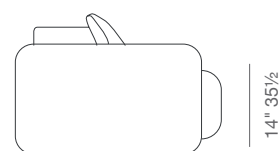

DIMENSIONS

23.6"h x 131"w x 45"d

WEIGHT

324 lbs

SPECIAL ORDER

min. of 1 required

FRAME

Solid Wood

STOCK COLORS

off white boucle

medium grey boucle

131" 332.7

45" 114.3