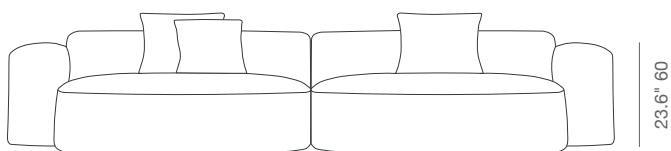

BLEECKER SOFA

Bleecker Sofa is a contemporary sofa with cushions that offer extra comfort. The Bleecker Sofa contains high density of foam in the seat and back cushion. To maintain a great level of comfortableness, pocket springs are placed in the seat cushion. The sofa is built on solid birch wood frame. The loose removable cushions are zippered and filled with down and feather.

DIMENSIONS

23.6"h x 131"w x 45"d

WEIGHT

324 lbs

SPECIAL ORDER

min. of 1 required

FRAME

Solid Wood

STOCK COLORS

off white boucle

medium grey boucle

131" 332.7

45" 114.3