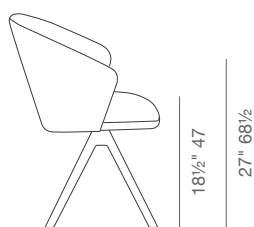

**DIMENSIONS**

32"h x 22"w x 23½"d

**WEIGHT CAP**

200 lbs

**SPECIAL ORDER**

min. of 8 required

**COM**

1.4 yd

light grey

WOOL (CAMIRA)

dark grey

silver

BOUCLE FABRIC

black

32" 81

22" 55.8

18½" 47

27" 68½

23½" 59½