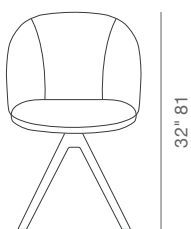

**DIMENSIONS**

32"h x 22"w x 23½"d

**WEIGHT CAP**

200 lbs

**SPECIAL ORDER**

min. of 8 required

**COM**

1.4 yd

light grey

WOOL (CAMIRA)

dark grey

silver

BOUCLE FABRIC

black

32" 81

22" 55.8

18½" 47

27" 68½

23½" 59½