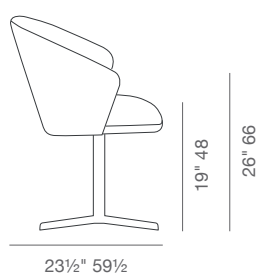

DIMENSIONS

32"h x 22"w x 23½"d

WEIGHT CAP

200 lbs

SPECIAL ORDER

min. of 8 required

COM

1.4 yd

light grey

WOOL (CAMIRA)

dark grey

silver

BOUCLE FABRIC

black

22" 55.8

23½" 59½