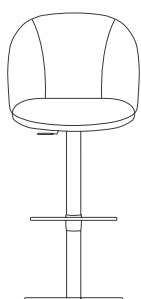

DIMENSIONS

37-47" h x 22" w x 24" d

WEIGHT CAP

200 lbs

SPECIAL ORDER

min. of 8 required

COM

1.4 yd

light grey

WOOL (CAMIRA)

dark grey

silver

BOUCLE FABRIC

black

37" 94 - 47" 119

22" 55.8

21" 53 - 31" 78.7

31" 78.7 - 41" 104

22" 55.8