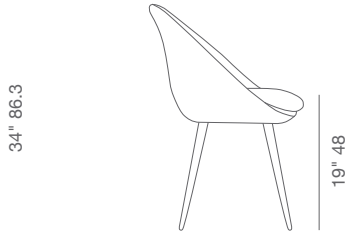

white

black

WOOL (CAMIRA)

silver

dark grey

petrol blue

BOUCLE FABRIC

off white

FABRIC (CAMIRA)

red

21" 53.3

22" 55.8