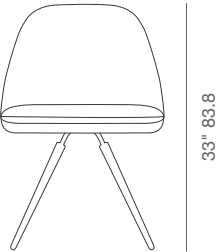

DIMENSIONS
33"h x 21"w x 22"d

SPECIAL ORDER
min. of 8 required

COM
1.4 yd

WEIGHT CAP
300 lbs

COL
25 sq. ft.

BASE
Walnut Veneer Steel
(S. Steel Polished) /
Black Powder (Brass)

PPM

cinnamon caramel

LEATHERETTE

white black

WOOL (CAMIRA)

silver dark grey petrol blue

BOUCLE FABRIC

off white

FABRIC (CAMIRA)

red

21" 53.3

22" 55.8