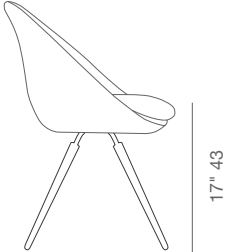

DIMENSIONS
33"h x 21"w x 22"d

SPECIAL ORDER
min. of 8 required

COM
1.4 yd

WEIGHT CAP
300 lbs

COL
25 sq. ft.

BASE
Walnut Veneer Steel
(S. Steel Polished) /
Black Powder (Brass)

PPM

cinnamon caramel

LEATHERETTE

white black

WOOL (CAMIRA)

silver dark grey petrol blue

BOUCLE FABRIC

off white

FABRIC (CAMIRA)

red

21" 53.3

22" 55.8