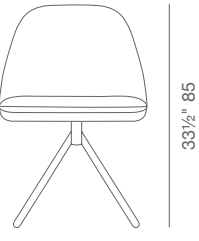

FABRIC (CAMIRA)

red

**DIMENSIONS**

33.5"h x 21"w x 22"d

**SPECIAL ORDER**

min. of 8 required

**COM**

1.5 yd

**WEIGHT CAP**

300 lbs

**COL**

25 sq. ft.

**BASE**

Chrome / Black Finish / Walnut Veneer / Natural Veneer / Brass Finish / Gold Finish

21" 53.3

22" 55.8