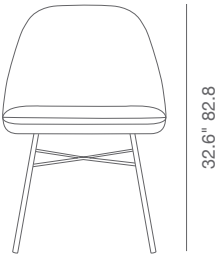

DIMENSIONS

32.6"h x 21.6"w x 21.6"d

SPECIAL ORDER

min. of 24 required

COM

1.4 yd

FRAME / BASE

Stainless Steel Polished /
Black Finish

dark grey

petrol blue

BOUCLE FABRIC

off white

FABRIC (CAMIRA)

red

32.6" 82.8

21.6" 54.8

18 1/2" 47

21.6" 54.8