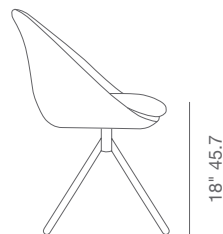

AVANOS STICK

Avanos Stick Swivel is a simply designed contemporary dining chair that has a fiberglass bucket seat construction with plywood padded seat finished in fabric and PPM upholstery. Avanos Stick is a perfect design solution for both residential and commercial use.

PPM

LEATHERETTE

WOOL (CAMIRA)

BOUCLE FABRIC

FABRIC (CAMIRA)

DIMENSIONS

33.5" h x 21" w x 22" d

SPECIAL ORDER

min. of 8 required

COM

1.5 yd

WEIGHT CAP

300 lbs

COL

25 sq. ft.

BASE

Chrome / Black Finish /
Walnut Veneer / Natural
Veneer / Brass Finish /
Gold Finish

22" 55.8