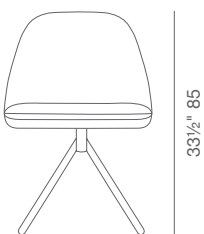

AVANOS STICK

Avanos Stick Swivel is a simply designed contemporary dining chair that has a fiberglass bucket seat construction with plywood padded seat finished in fabric and PPM upholstery. Avanos Stick is a perfect design solution for both residential and commercial use.

PPM

LEATHERETTE

WOOL (CAMIRA)

BOUCLE FABRIC

FABRIC (CAMIRA)

DIMENSIONS

33.5" h x 21" w x 22" d

SPECIAL ORDER

min. of 8 required

COM

1.5 yd

WEIGHT CAP

300 lbs

COL

25 sq. ft.

BASE

Chrome / Black Finish /
Walnut Veneer / Natural
Veneer / Brass Finish /
Gold Finish

21" 53.3